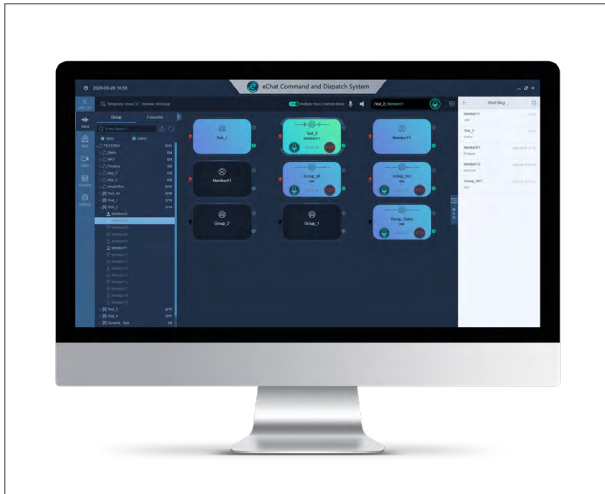

GPS/Glonass Positioning

Positioning module enables real-time tracking and location from eChat dispatch console and other applications.

Reliable and Solid Quality

Compliant with IP54 and MIL-STD-810G, can be used in tough and harsh environments as a reliable communication tool.

Rich Services

Support half-duplex group call, half-duplex private call, full-duplex voice call, emergency call, short message, location services, etc.

Over-the-Air Management

Radio version can be upgraded and managed over-the-air, bringing convenience for customers.

Unified Dispatch

eChat dispatcher can make unified command and dispatch to radios, including voice, SMS, location services.

Caltta's eChat PoC communication solution consists of eChat server, dispatching console, management console and eChat radios. The e360 and other eChat PoC radios can make group or private calls to each other.

Based on e360 real-time location information, dispatcher can perform circle selection to create a dynamic group, and efficiently dispatch other radios adjacent to the e360 during emergency.

The Geofence function can ensure that the e360 always work in the designated area as required. The lone worker function can guarantee the personal safety of the e360 when working alone in a dangerous environment.